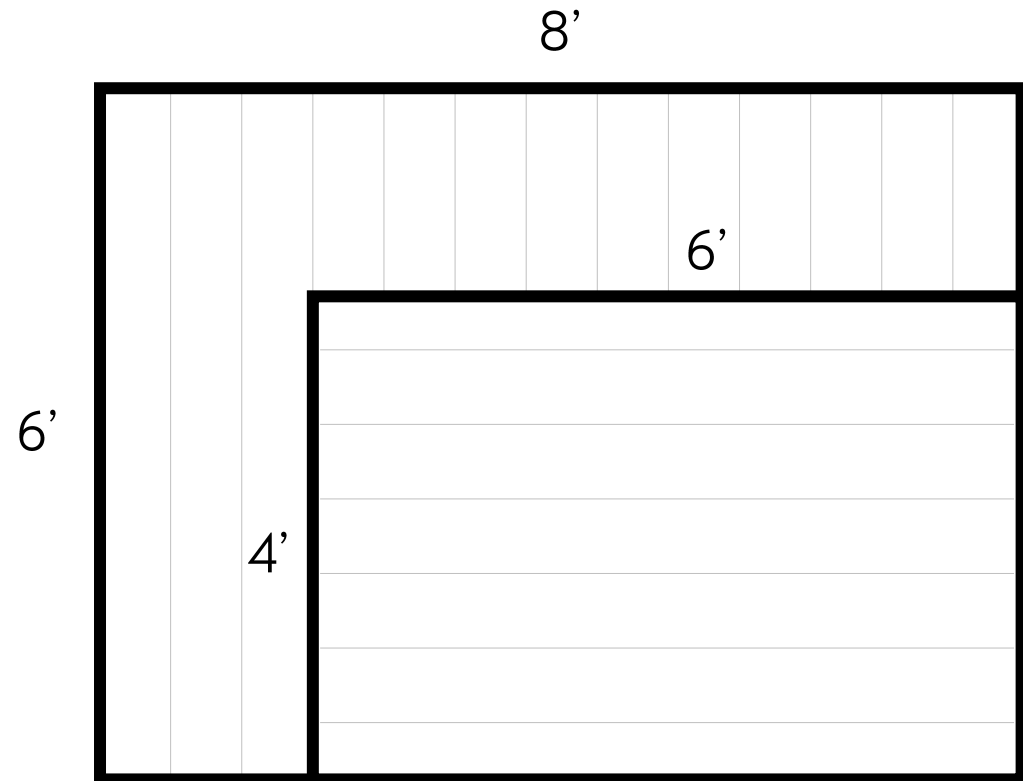

*Ellai's*TM
PLAYHOUSES

Color Selections

Optional Deck Sizes

Small (4'x6') - \$350

Large (6'x8') - \$500

Large deck arrives in two pieces for easy handling

Other Optional Add-Ons

Door
\$100